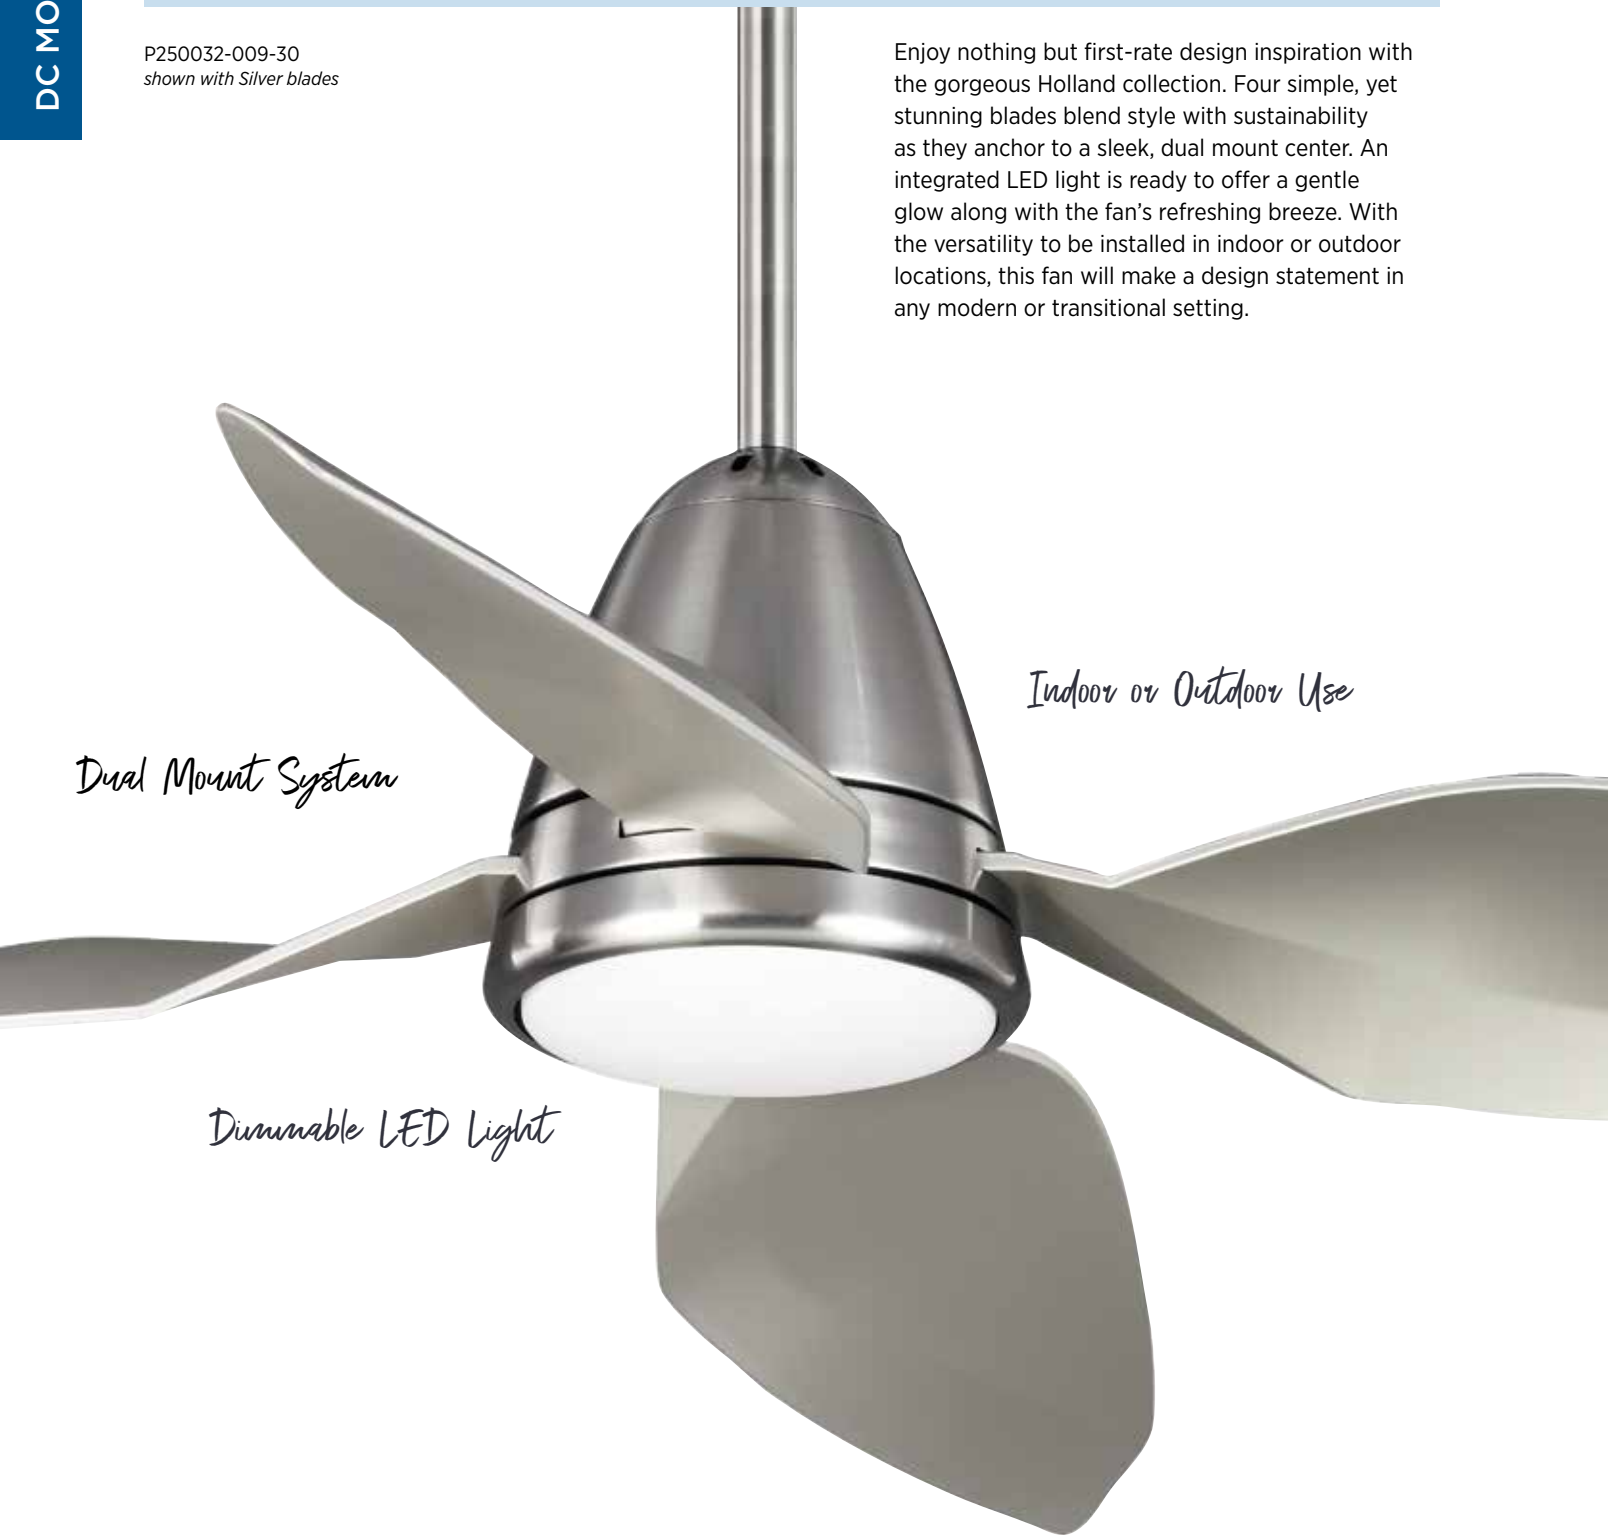

Holland

P250032-009-30
shown with Silver blades

FINISHES

- Brushed Nickel - 009
- Black- 031
- Oil Rubbed Bronze - 108

Enjoy nothing but first-rate design inspiration with the gorgeous Holland collection. Four simple, yet stunning blades blend style with sustainability as they anchor to a sleek, dual mount center. An integrated LED light is ready to offer a gentle glow along with the fan's refreshing breeze. With the versatility to be installed in indoor or outdoor locations, this fan will make a design statement in any modern or transitional setting.

Dual Mount System

Dimmable LED Light

Indoor or Outdoor Use

Holland

P250032-009-30 Brushed Nickel

Silver

P250032-031-30 Black

Black

P250032-108-30 Oil Rubbed Bronze

Walnut