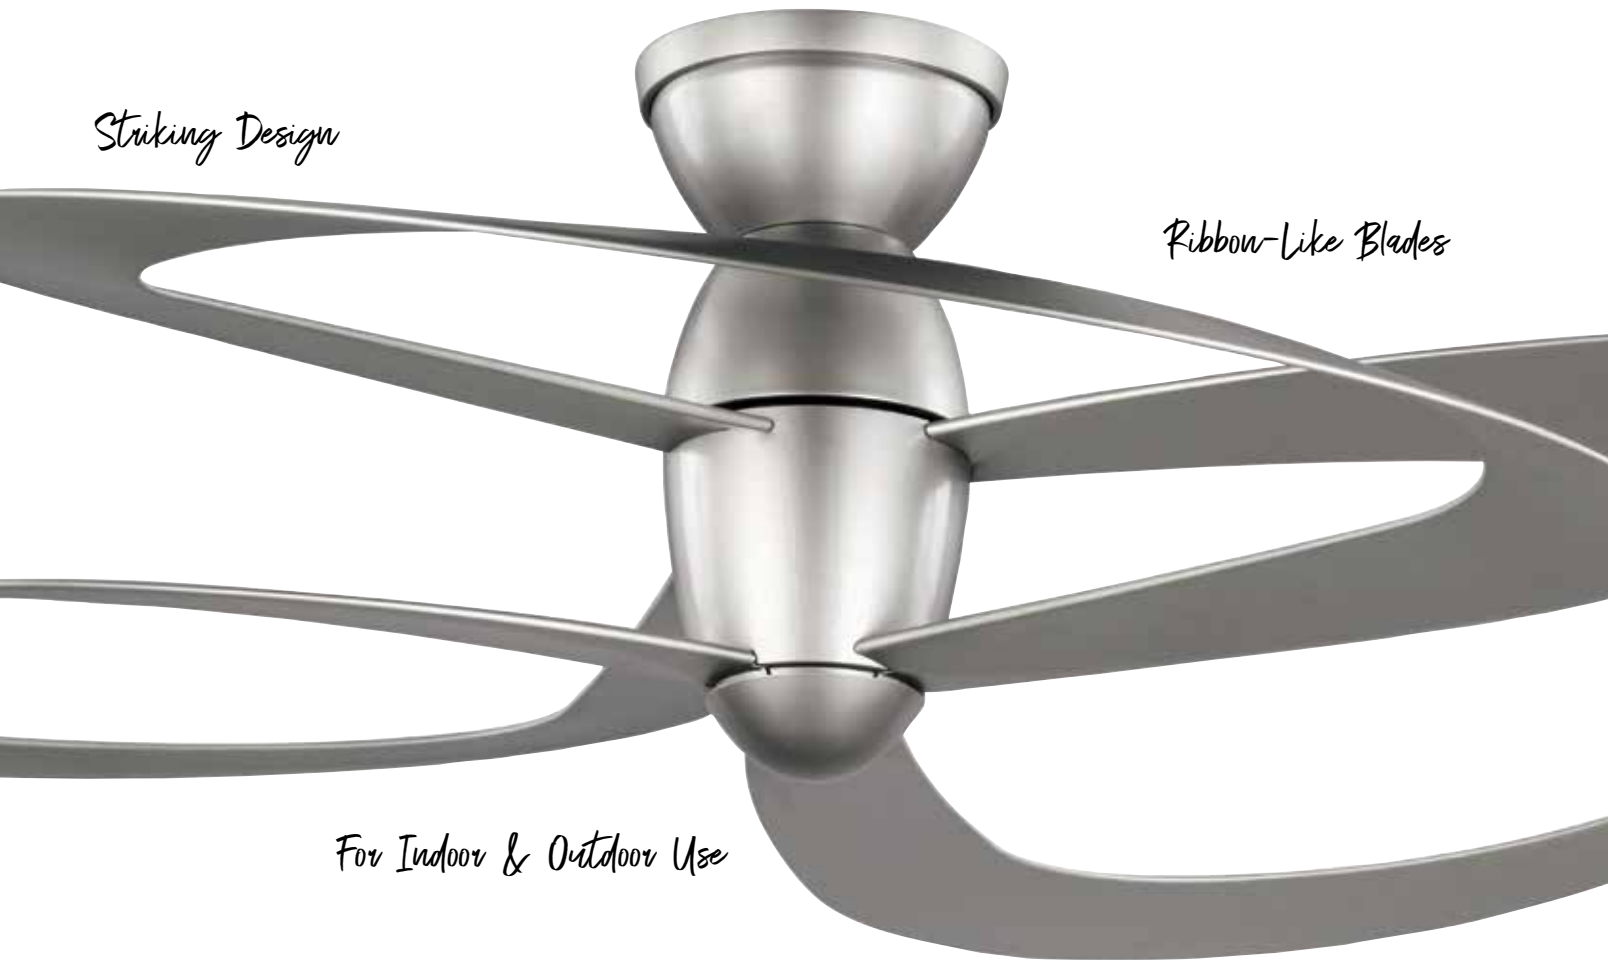

Willacy

P250063-152
shown with Painted Nickel blades

FINISHES

- Matte Black - 031
- Painted Nickel - 152

WiFi included

Willacy is striking in design, inspired by flowing ribbons that swirl around a gleaming center hub to create a gentle breeze. Willacy includes WiFi smart control: once installed, the fan can be controlled by a voice assistant, tablet or smart phone. Willacy features all weather hand finished ABS blades making it ideal for indoor or outdoor use.

Striking Design

Ribbon-Like Blades

For Indoor & Outdoor Use