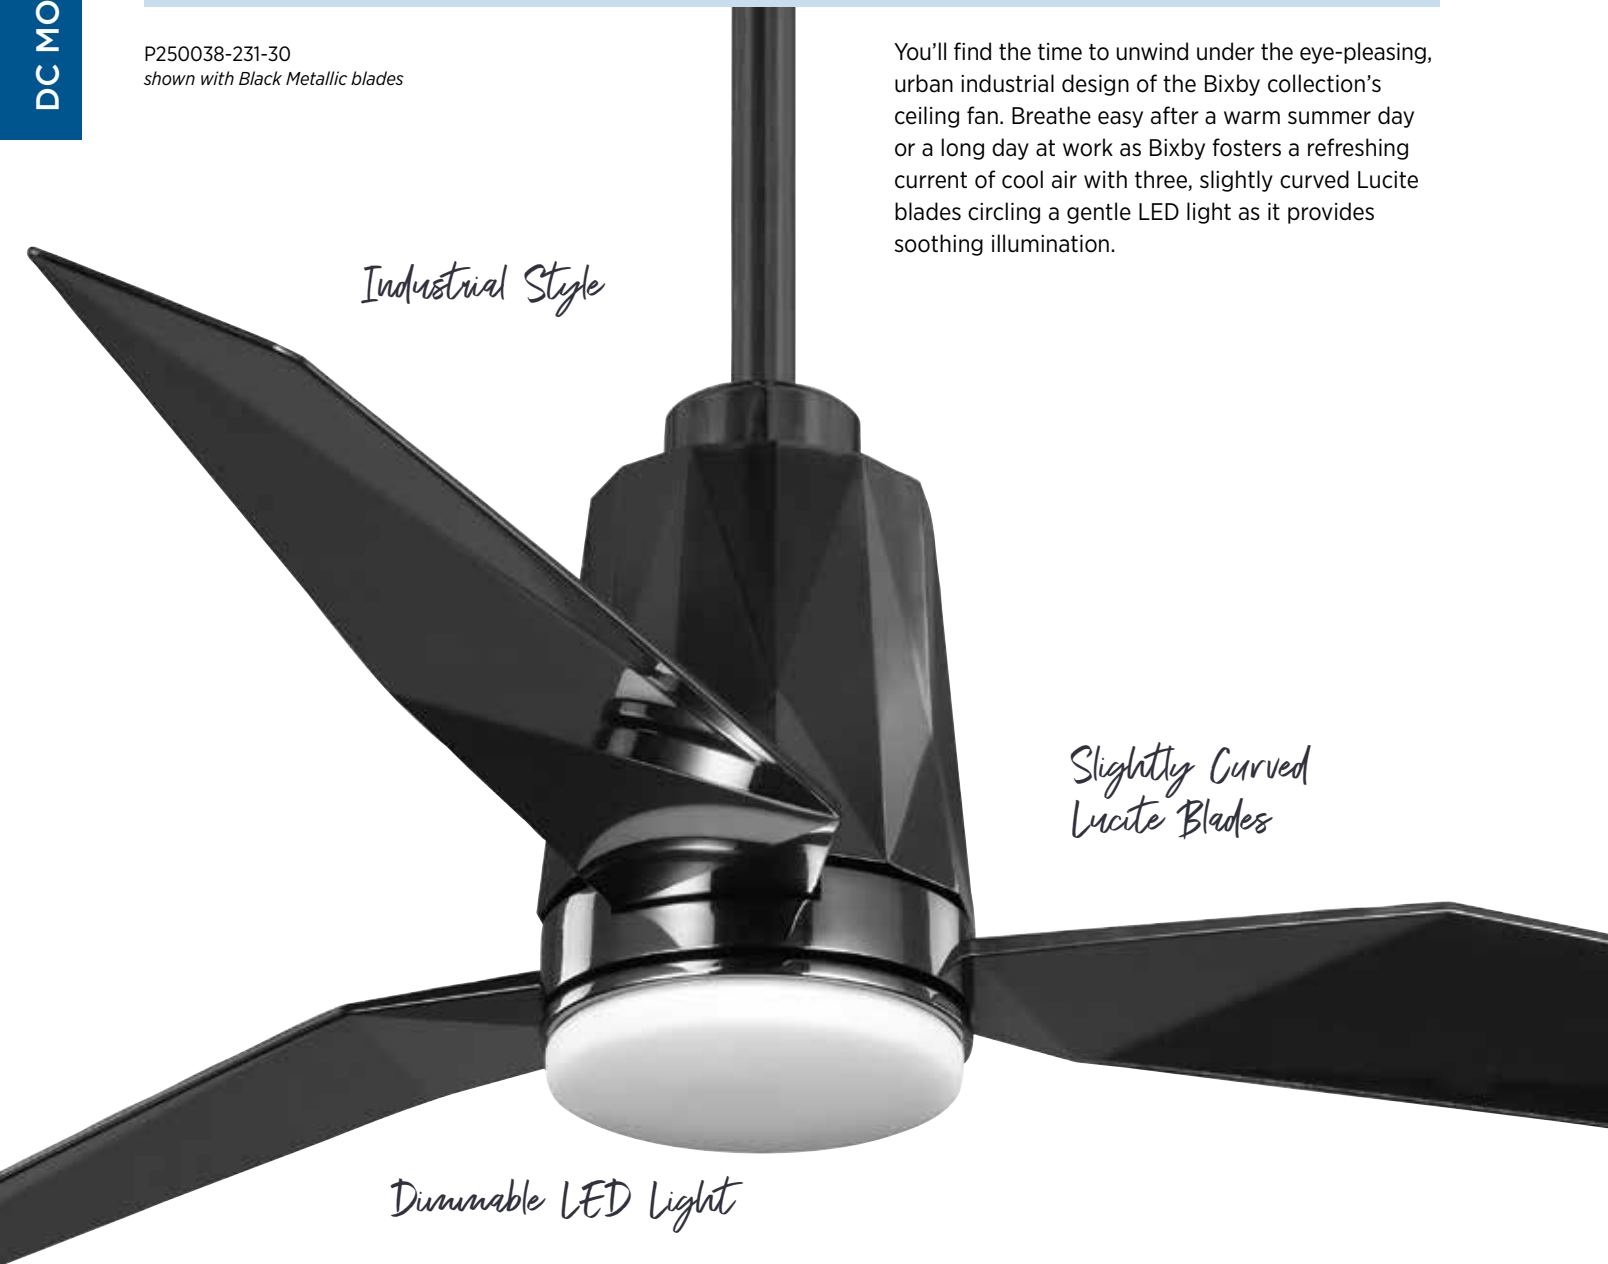

Bixby

P250038-231-30
shown with Black Metallic blades

Industrial Style

*Slightly Curved
Lucite Blades*

Dimmable LED Light

FINISHES

- White - 030
- Black Chrome - 231

You'll find the time to unwind under the eye-pleasing, urban industrial design of the Bixby collection's ceiling fan. Breathe easy after a warm summer day or a long day at work as Bixby fosters a refreshing current of cool air with three, slightly curved Lucite blades circling a gentle LED light as it provides soothing illumination.