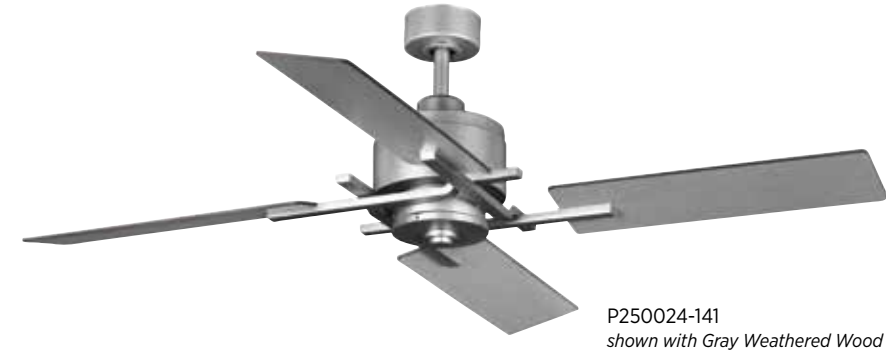

P250024-141
shown with Gray Weathered Wood blades