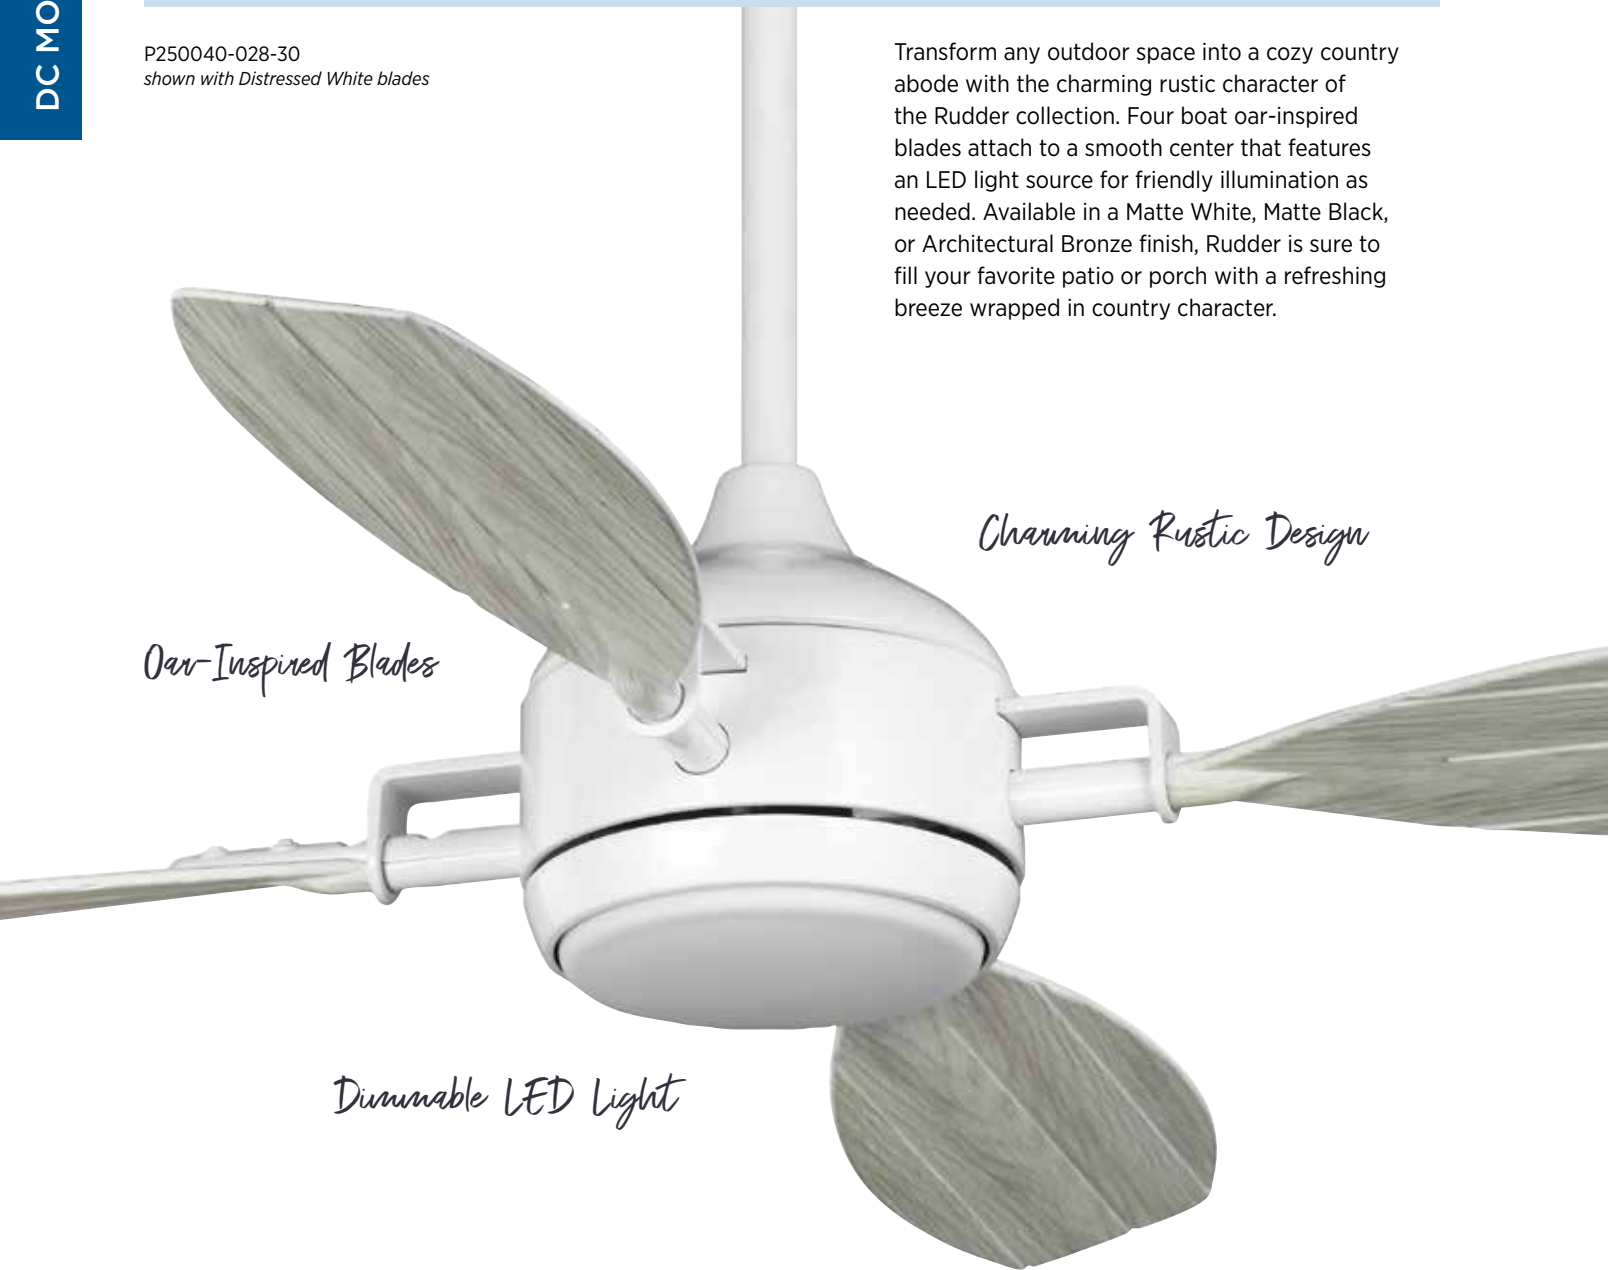

Rudder

FINISHES

- Matte White - 028
- Matte Black - 031
- Architectural Bronze - 129

P250040-028-30
shown with Distressed White blades

Transform any outdoor space into a cozy country abode with the charming rustic character of the Rudder collection. Four boat oar-inspired blades attach to a smooth center that features an LED light source for friendly illumination as needed. Available in a Matte White, Matte Black, or Architectural Bronze finish, Rudder is sure to fill your favorite patio or porch with a refreshing breeze wrapped in country character.