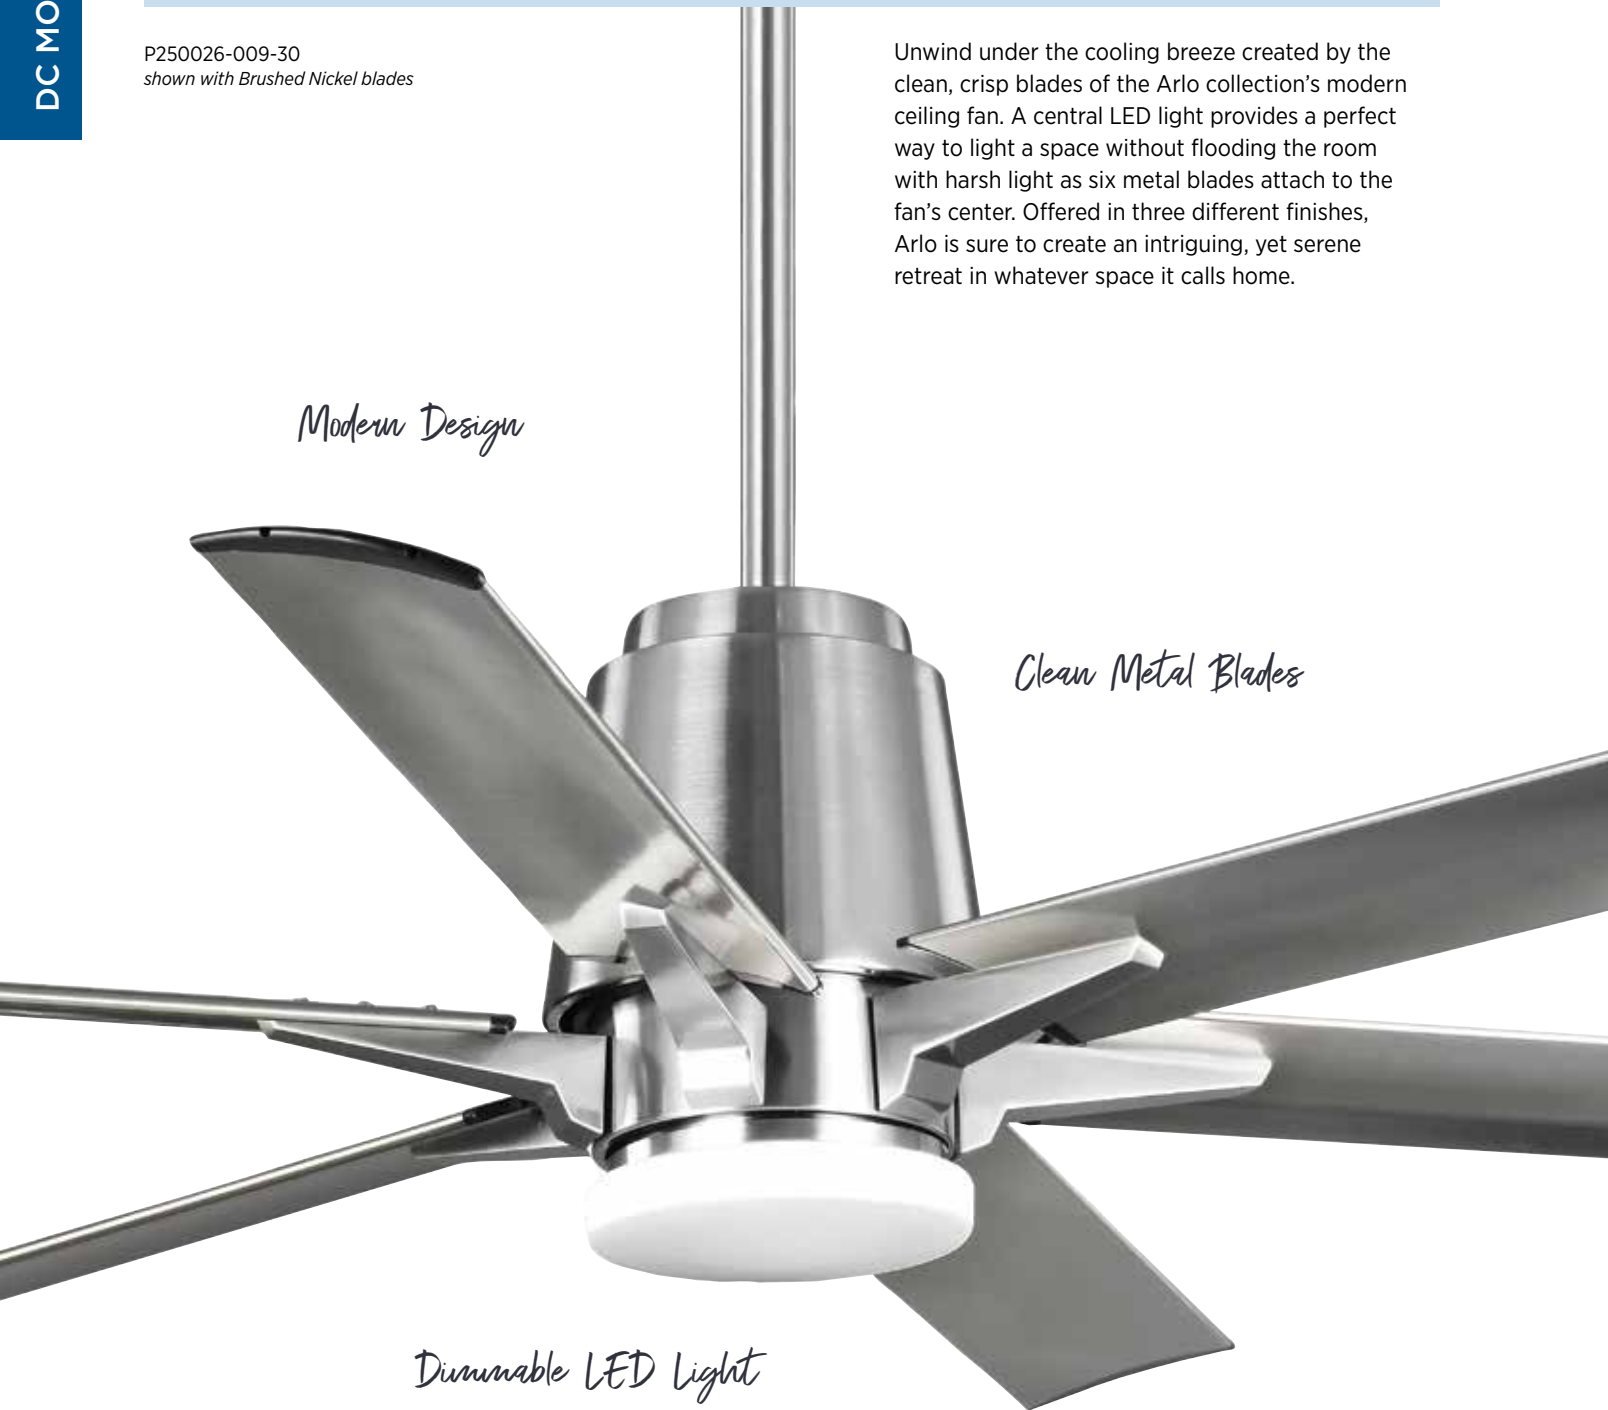

Arlo

P250026-009-30
shown with Brushed Nickel blades

FINISHES

- Brushed Nickel - 009
- Black - 031
- Architectural Bronze - 129

Unwind under the cooling breeze created by the clean, crisp blades of the Arlo collection's modern ceiling fan. A central LED light provides a perfect way to light a space without flooding the room with harsh light as six metal blades attach to the fan's center. Offered in three different finishes, Arlo is sure to create an intriguing, yet serene retreat in whatever space it calls home.

Modern Design

Clean Metal Blades

Dimmable LED Light

P250026-009-30
shown with Brushed Nickel blades