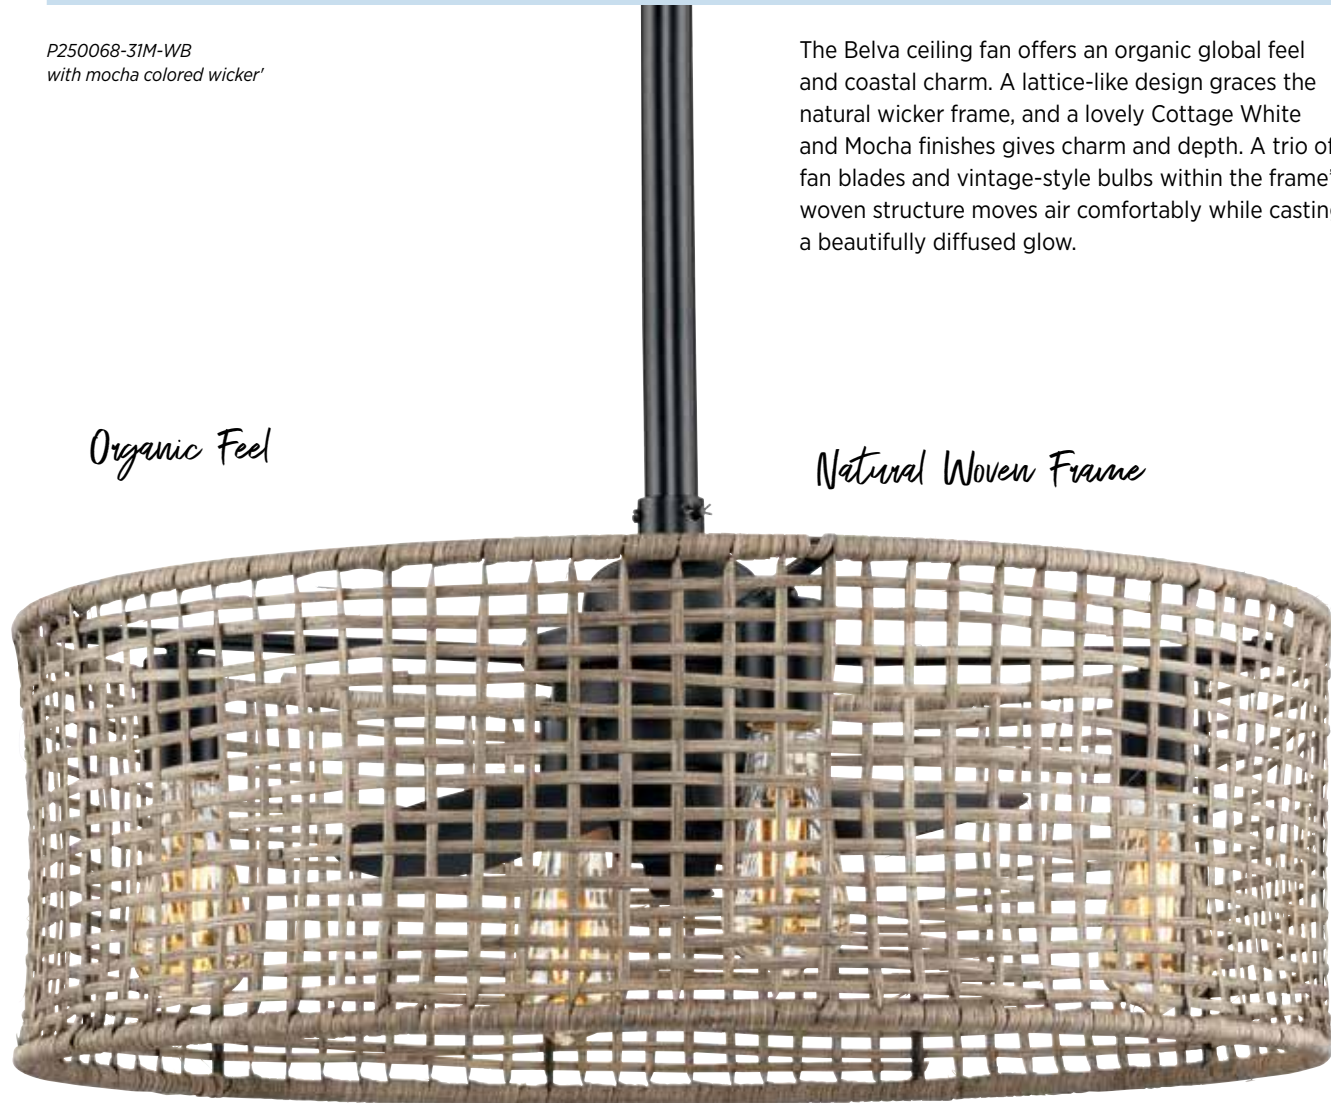

Belva

P250068-31M-WB
with mocha colored wicker'

FINISHES

- Matte Black - 31M
- Cottage White - 151

The Belva ceiling fan offers an organic global feel and coastal charm. A lattice-like design graces the natural wicker frame, and a lovely Cottage White and Mocha finishes gives charm and depth. A trio of fan blades and vintage-style bulbs within the frame's woven structure moves air comfortably while casting a beautifully diffused glow.

Organic Feel

Natural Woven Frame

Coastal Charm

P250068-31M-WB
with mocha colored wicker'

Belva

P250068-31M-WB Matte Black

Matte Black

P250068-151-WB Cottage White

Cottage White