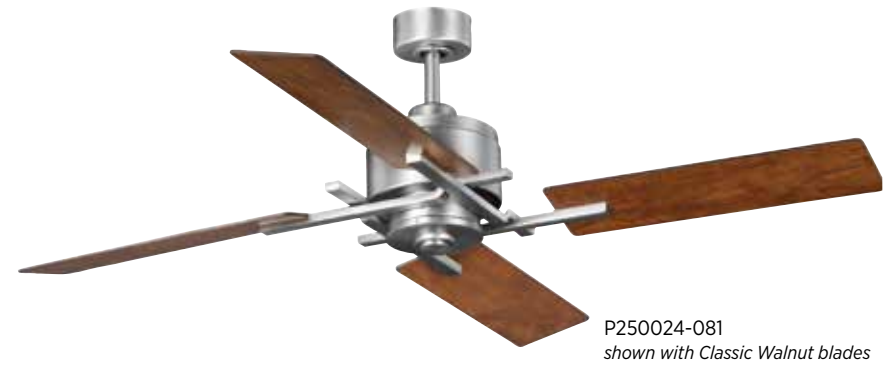

Bedwin

FINISHES

- Antique Nickel - 081
- Galvanized - 141
- Graphite - 143

Recall charming, rustic lattice work with the Bedwin Collection's farmhouse-inspired ceiling fan. With three finishes to pick from and four rough hewn plywood blades circling a handsome dual mount canopy, this ceiling fan is sure to help transform any living space into a cool paradise of relaxation.

P250024-081
shown with Classic Walnut blades