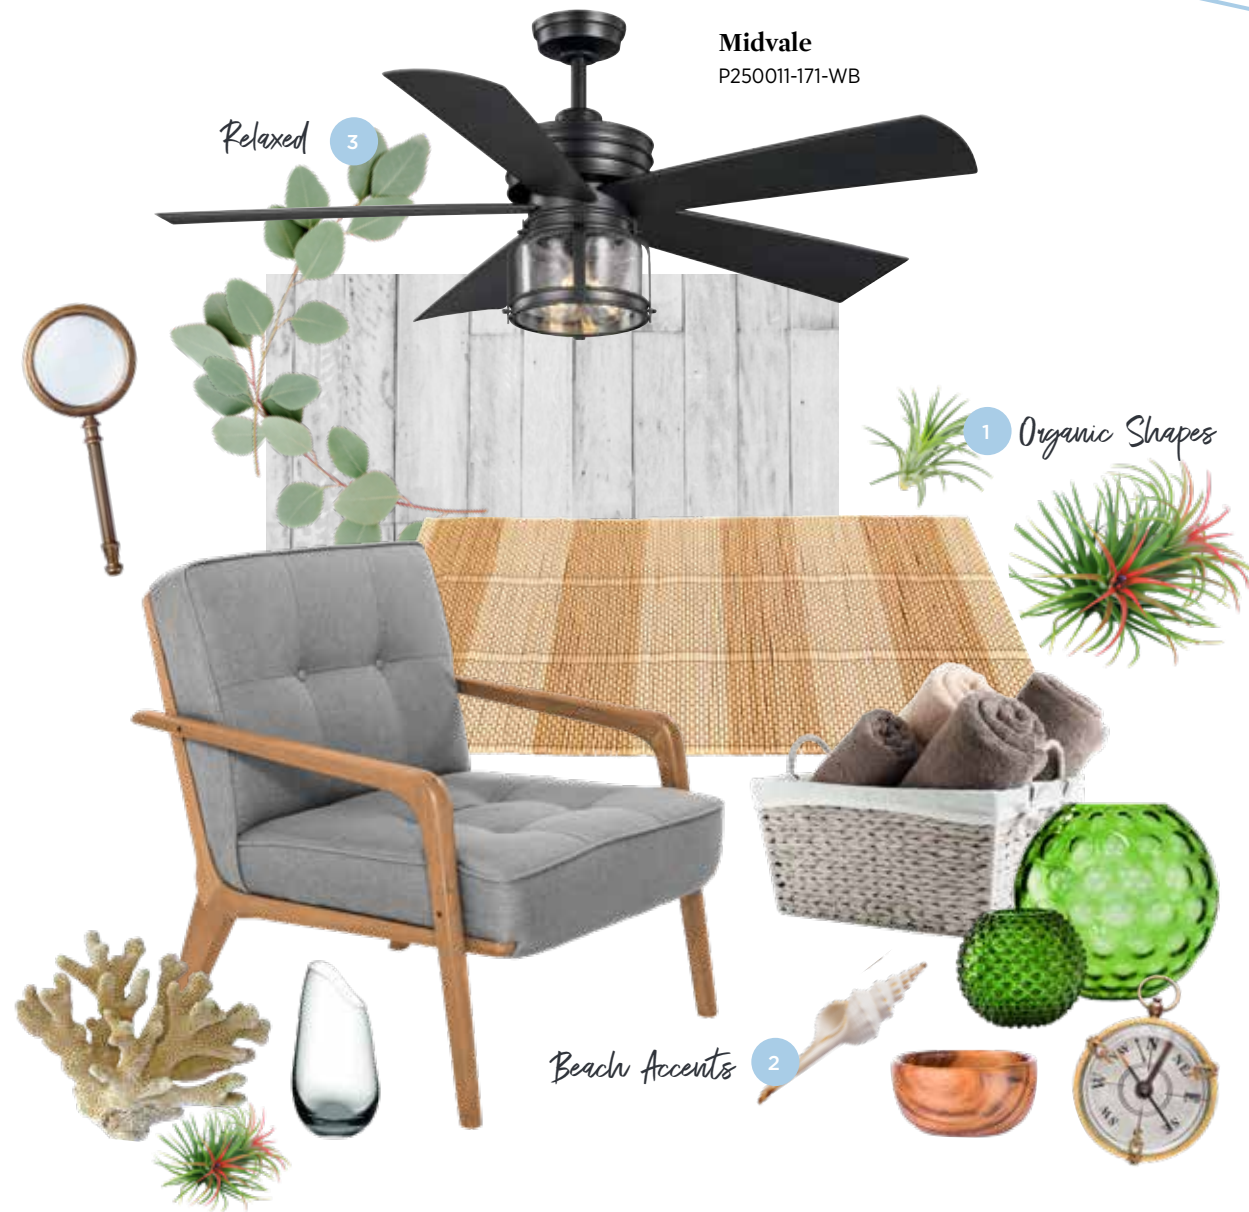

Midvale
P250011-171-WB

Relaxed 3

1 Organic Shapes

Beach Accents 2

Easy, Breezy, Coastal

with Dan

Bring your home right to the ocean side with beach-inspired accents, organic furnishings and an overall relaxed feel. Designers often create a relaxed and open environment with soft throw blankets, pillows, cozy rugs and cushioned furniture to complete the Coastal look. Focus on an all-white color palette for your coastal inspired home, while incorporating in soft beachy hues to complement the look.

When it comes to selecting materials for flooring, décor and furniture, seek out dark or weathered wood pieces to emulate a seaside environment nestled nicely by the shore.

Shop this style at
www.progresslighting.com/coastal