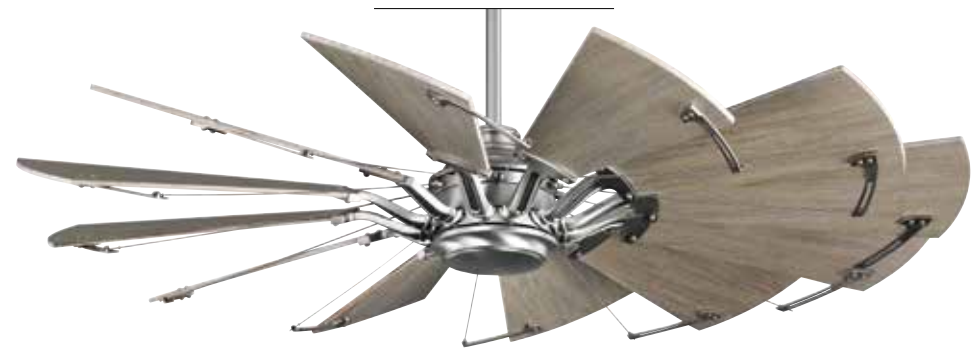

P250000-081
shown with White Barnwood blades