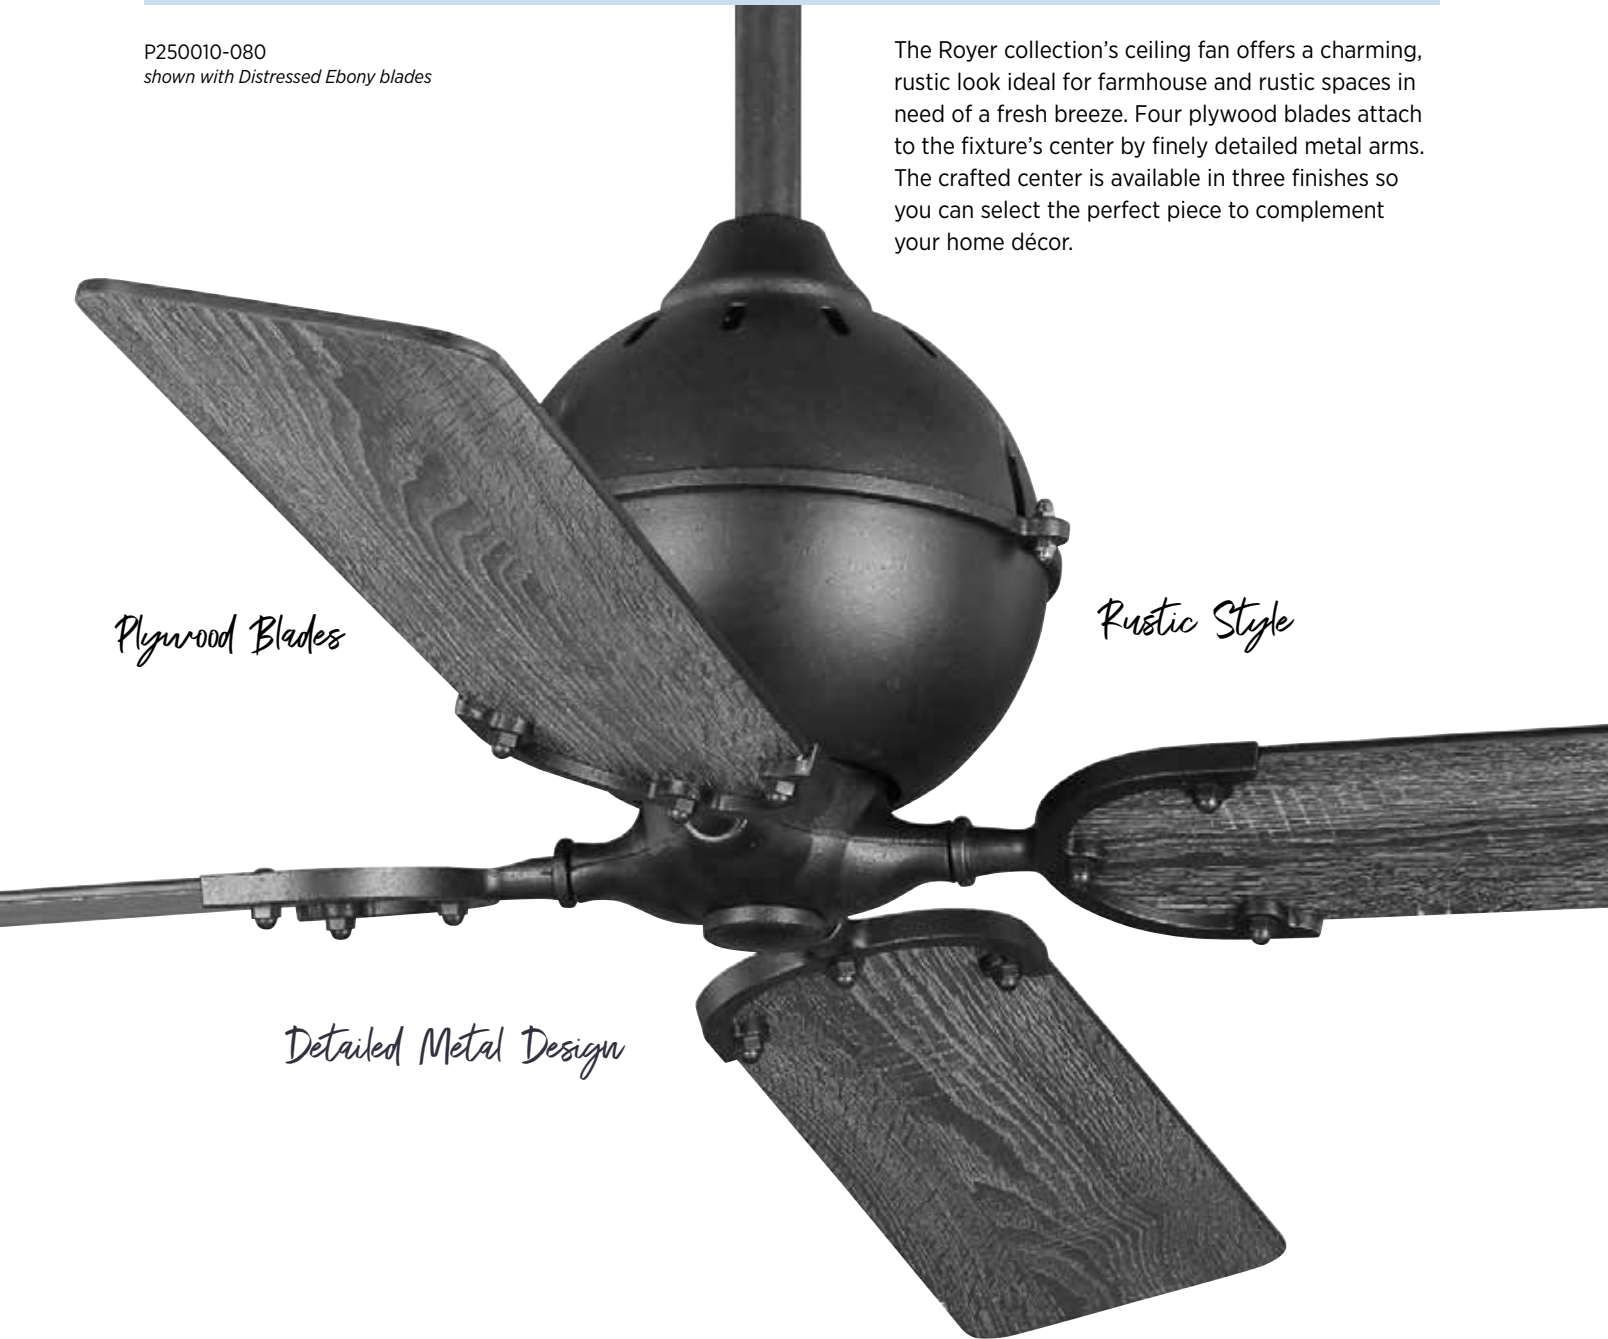

Royer

FINISHES

- Antique Nickel - 081
- Forged Black- 080

P250010-080
shown with Distressed Ebony blades

The Royer collection's ceiling fan offers a charming, rustic look ideal for farmhouse and rustic spaces in need of a fresh breeze. Four plywood blades attach to the fixture's center by finely detailed metal arms. The crafted center is available in three finishes so you can select the perfect piece to complement your home décor.