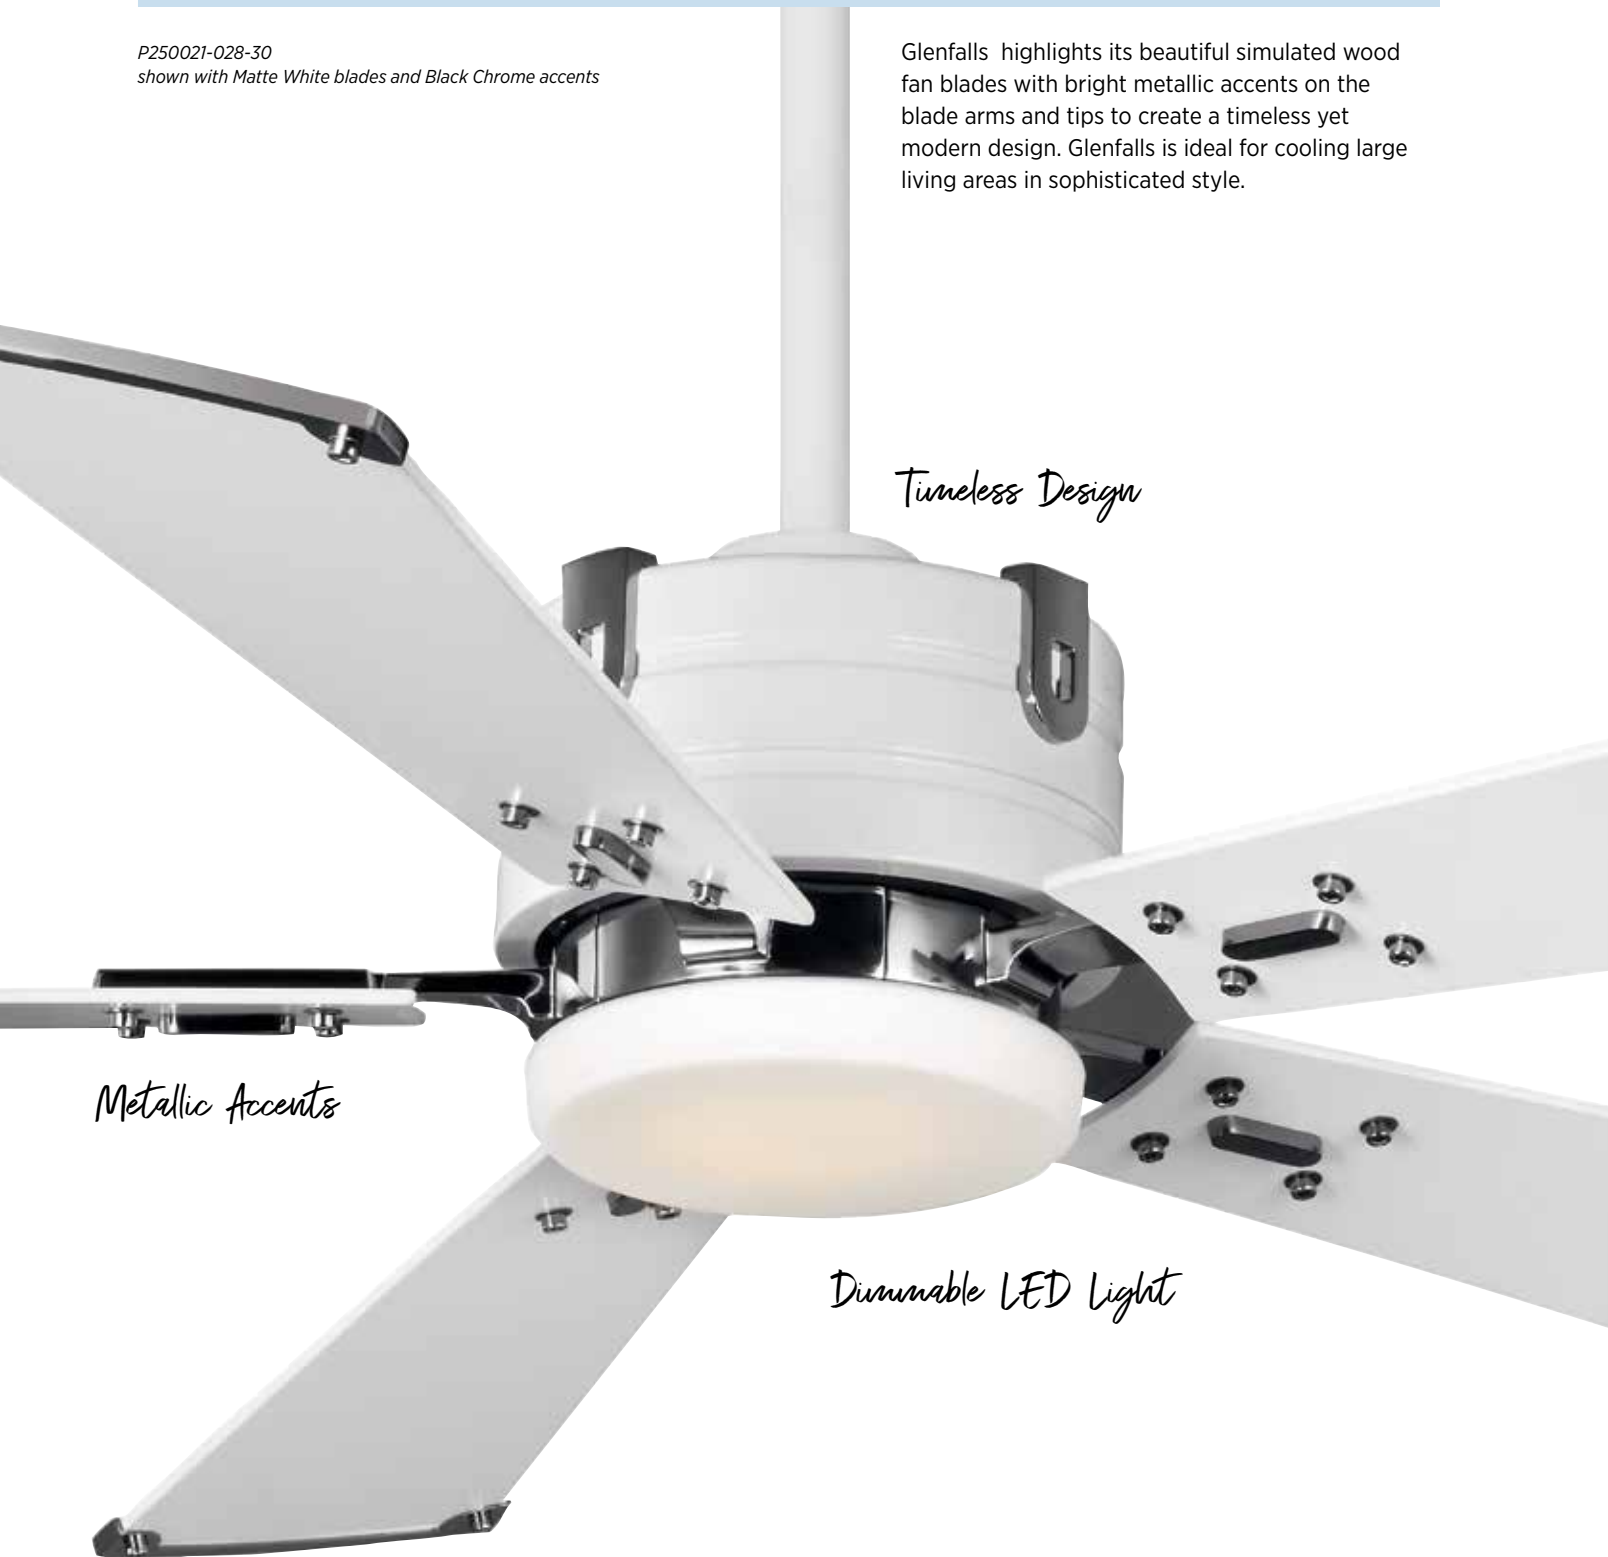

Glenfalls

P250021-028-30
shown with Matte White blades and Black Chrome accents

FINISHES

- Brushed Nickel - 009
- Matte White- 028
- Matte Black - 031

Glenfalls highlights its beautiful simulated wood fan blades with bright metallic accents on the blade arms and tips to create a timeless yet modern design. Glenfalls is ideal for cooling large living areas in sophisticated style.

Timeless Design

Metallic Accents

Dimmable LED Light