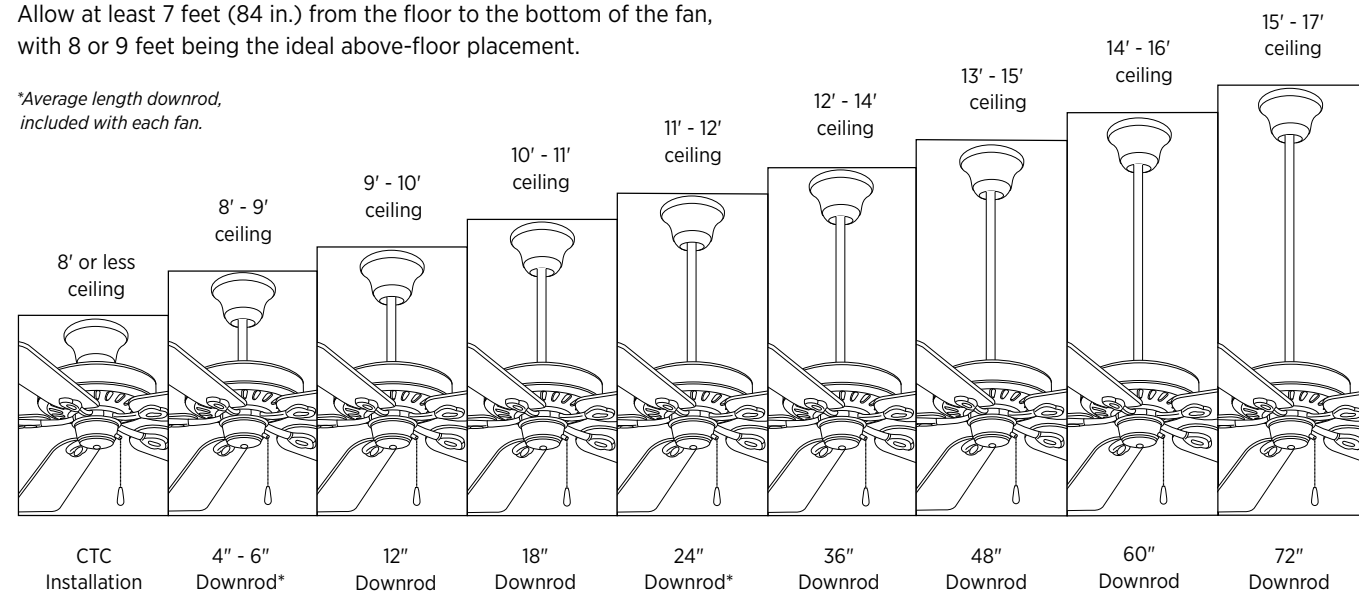

Downrod Selection Guide

Allow at least 7 feet (84 in.) from the floor to the bottom of the fan, with 8 or 9 feet being the ideal above-floor placement.

*Average length downrod, included with each fan.

Remotes, Wall Controls & 45° Canopies

P2663-01
Fan/Light Remote
Universal remote with two, four or eight-hour timer option, operates three fan speeds and full-range dimming light control. Includes canopy receiver and wall storage bracket. Will work with LED lamps and modules. Featuring many code combination options to avoid the chance of interference from other remotes.

P2661-01
Universal Fan/Light Remote
Provides fan speed and full range light dimming control from a convenient hand held remote control. For single pole applications. Includes a wall plate for added storage convenience. Receiver fits in the fan canopy.

P2665-30 White
Universal remote includes a wall mount transmitter, that operates three fan speeds and full-range dimming light control. Includes canopy receiver and wall storage bracket. Will work with LED lamps and modules. Featuring four "dip" switches and 16 code options to avoid the chance of interference from other remotes.

P2630-30 White
Four-speed fan wall control with full-range light dimmer. Fits single-gang wall box; requires two circuits. Includes switch plate cover. Not for use with multiple fans.

P2613-30 White
Four-speed fan wall control. Includes switch plate cover. Not for use with multiple fans.