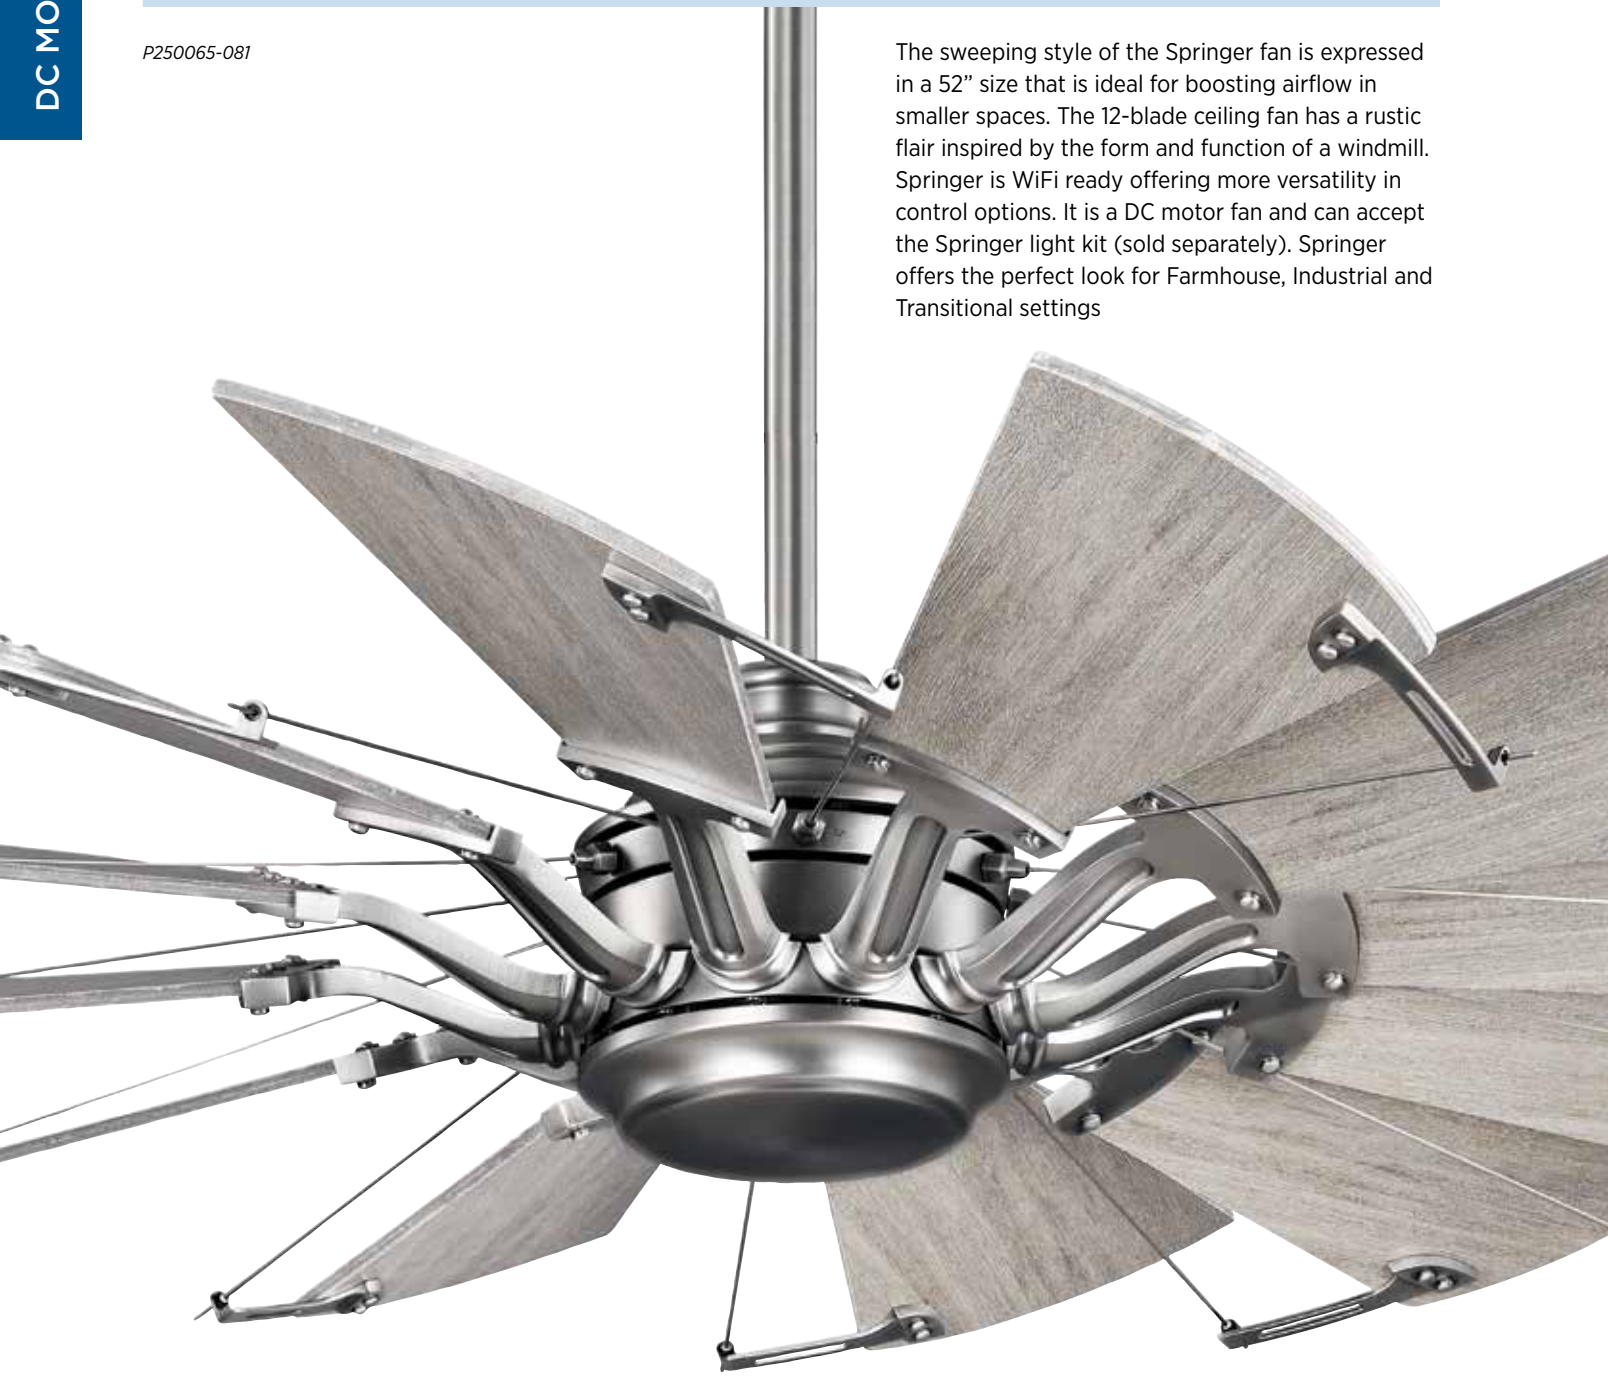

# 52" Springer

P250065-081

**FINISHES**

- Antique Nickel - 081
- Architectural Bronze - 129
- Matte Black - 31M

WiFi compatible

The sweeping style of the Springer fan is expressed in a 52" size that is ideal for boosting airflow in smaller spaces. The 12-blade ceiling fan has a rustic flair inspired by the form and function of a windmill. Springer is WiFi ready offering more versatility in control options. It is a DC motor fan and can accept the Springer light kit (sold separately). Springer offers the perfect look for Farmhouse, Industrial and Transitional settings