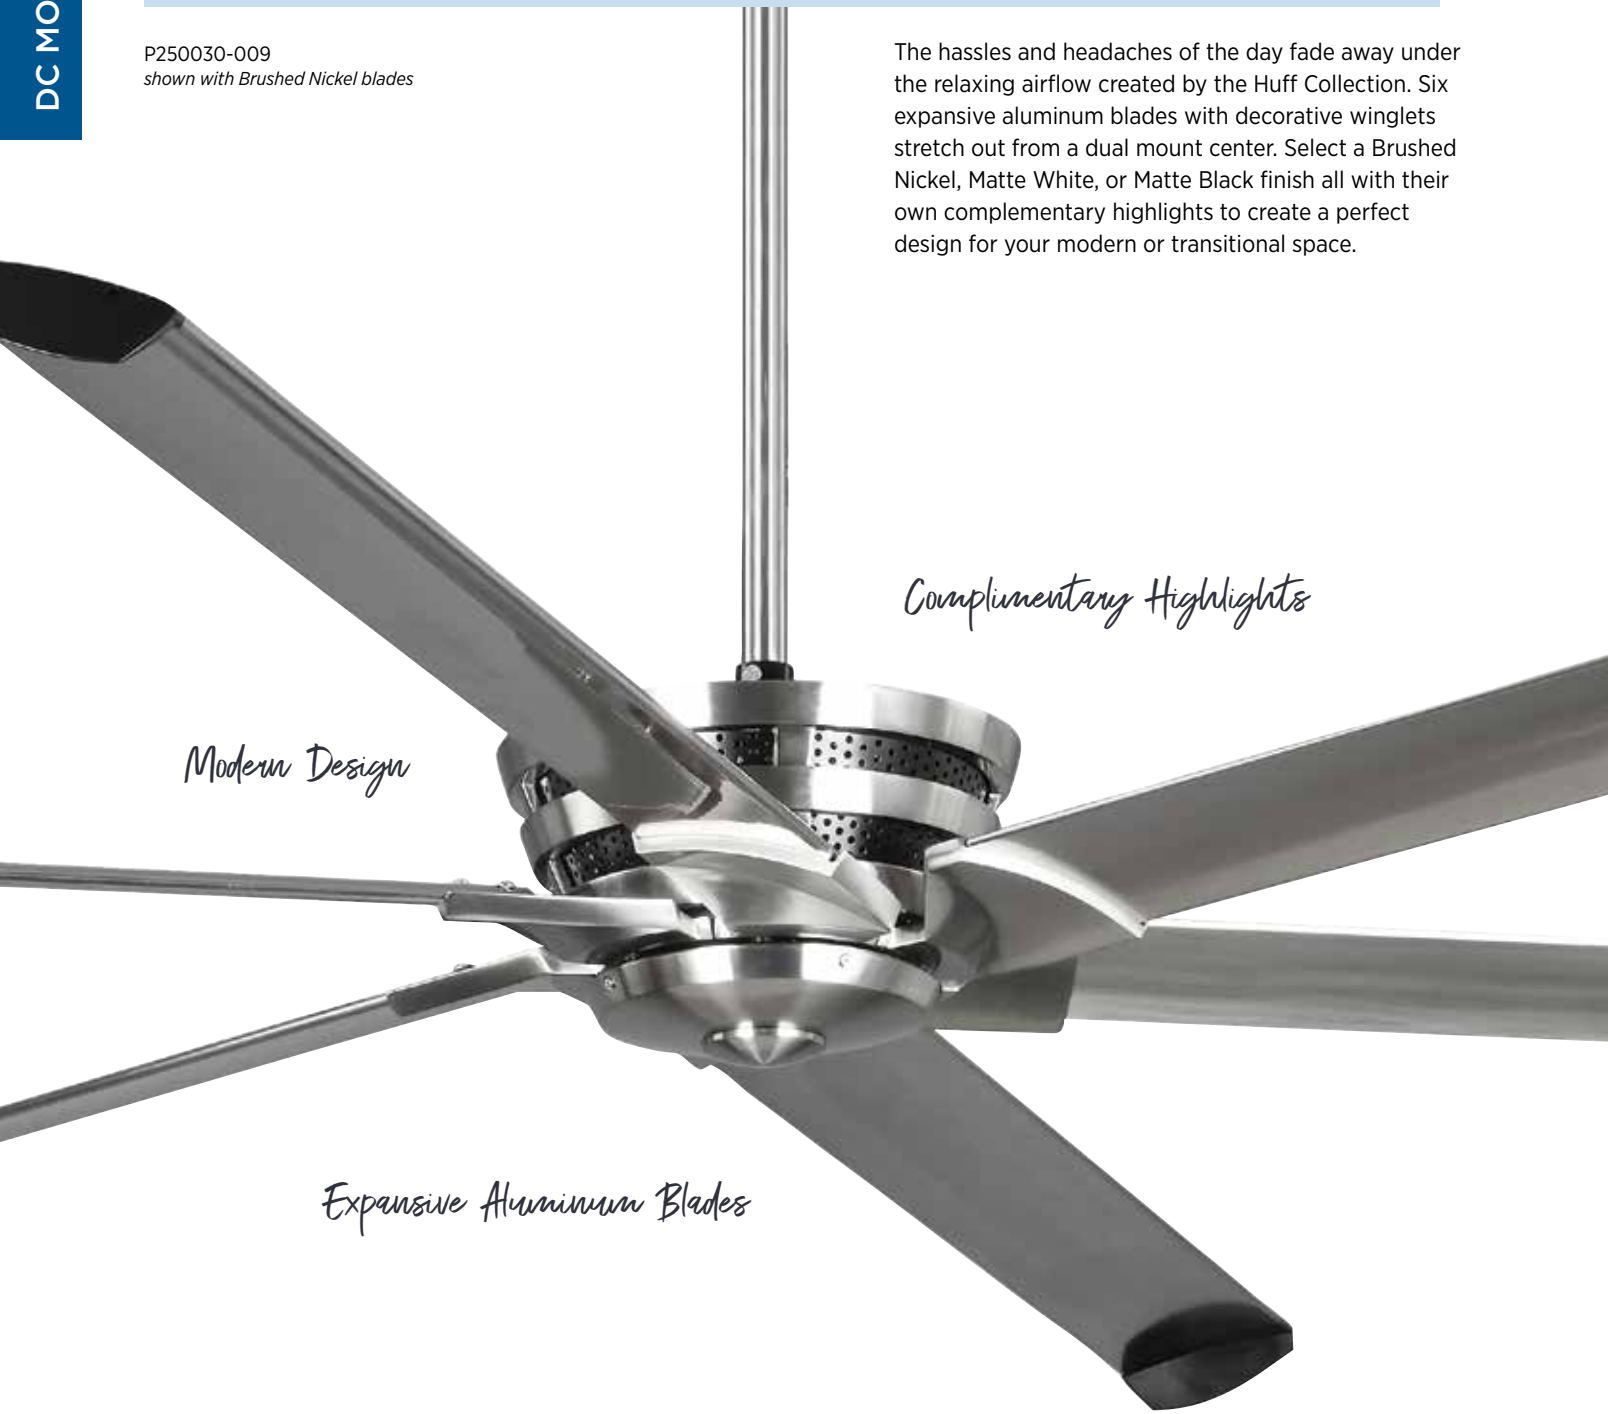

Huff

P250030-009
shown with Brushed Nickel blades

FINISHES

- Brushed Nickel - 009
- Matte White- 028
- Matte Black- 031

The hassles and headaches of the day fade away under the relaxing airflow created by the Huff Collection. Six expansive aluminum blades with decorative winglets stretch out from a dual mount center. Select a Brushed Nickel, Matte White, or Matte Black finish all with their own complementary highlights to create a perfect design for your modern or transitional space.

Modern Design

Complimentary Highlights

Expansive Aluminum Blades