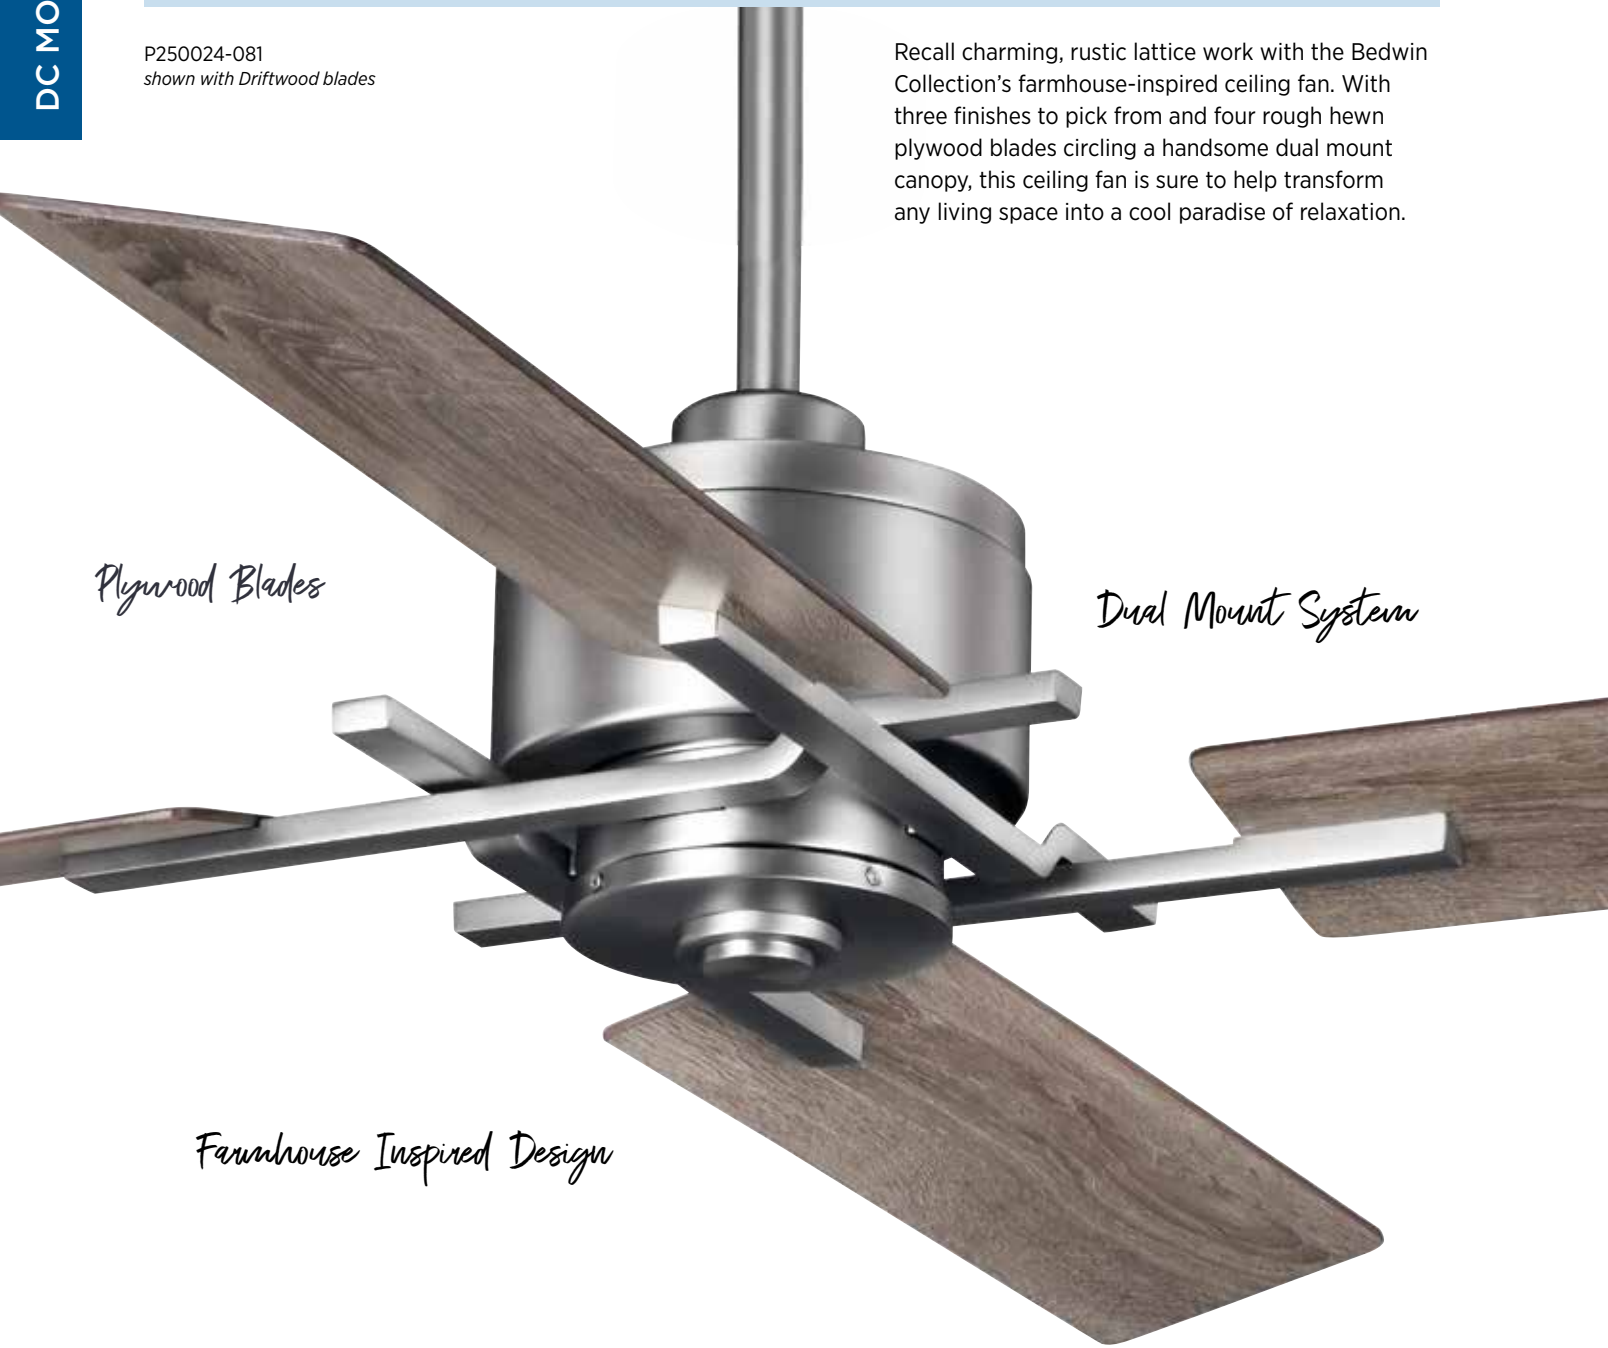

Bedwin

FINISHES

- Antique Nickel - 081
- Galvanized - 141
- Graphite - 143

P250024-081
shown with Driftwood blades

Recall charming, rustic lattice work with the Bedwin Collection's farmhouse-inspired ceiling fan. With three finishes to pick from and four rough hewn plywood blades circling a handsome dual mount canopy, this ceiling fan is sure to help transform any living space into a cool paradise of relaxation.